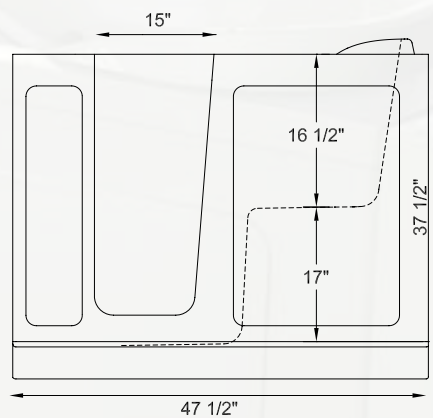

Model: SS4828

Gelcoat Safety Tub®

Size: 48" long x 28" wide x 38" high*

Operating Capacity: 45 gallons

Colors

White and Biscuit

Included

- Color matched drain and overflow
- Color matched safety bar
- Slip-resistant tub floor

Whirlpool Options

Jet Massage System

- Premium adjustable jet system
- Deluxe back massage
- Legs only massage
- Self-cleaning Sanitary System – Ozone

Air Bubble Massage System

- Variable speed controls
- Five Star air bubble system
- Quiet variable speed heated blower

Dual Massage System

- Premium adjustable jet system
- Deluxe back massage
- Legs only massage
- Five Star air bubble system
- Quiet variable speed heated blower
- Neck pillow
- Self-cleaning Sanitary System – Ozone

Notes

- Also available as soaking tub

Other Options

- Minute Drain™ fast water removal system
- In-line heater for jet and dual systems
- Chromatherapy - multicolored bath lights
- Aromatherapy - fragrance system
- Neck pillow (included with dual massage)
- Premium faucet with personal shower
- Decorative grab bar with handshower glide
- Anti-scalding valve
- Left hand or right hand door
- Extension Kit to fit 60" opening
- Tile or Flat Wall Surround System

VERSATILE AND COMPACT

gelcoat walk-in tub

Front View