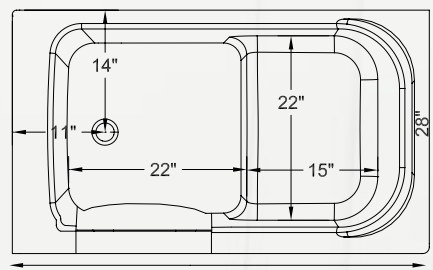

Front View

Top View