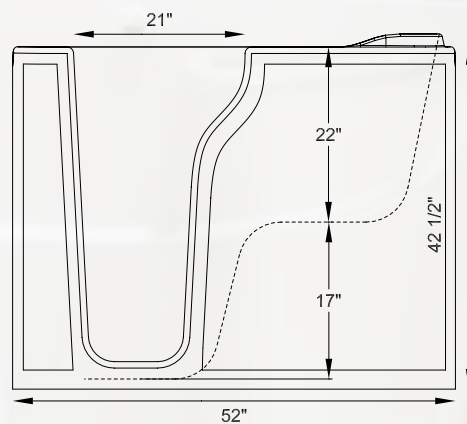

Model: SS5230

Gelcoat Safety Tub®

Size: 52" long x 30" wide x 42" high*

Operating Capacity: 60 gallons

Colors

White and Biscuit

Included

- Color matched drain and overflow
- Color matched safety bar
- Slip-resistant tub floor

Whirlpool Options

Jet Massage System

- Premium adjustable jet system
- Deluxe back massage
- Legs only massage
- Self-cleaning Sanitary System – Ozone

Air Bubble Massage System

- Variable speed controls
- Five Star air bubble system
- Quiet variable speed heated blower

Dual Massage System

- Premium adjustable jet system
- Deluxe back massage
- Legs only massage
- Five Star air bubble system
- Quiet variable speed heated blower
- Neck pillow
- Self-cleaning Sanitary System – Ozone

Notes

- Also available as soaking tub

Other Options

- Minute Drain™ fast water removal system
- In-line heater for jet and dual systems
- Chromatherapy - multicolored bath lights
- Aromatherapy - fragrance system
- Neck pillow (included with dual massage)
- Premium faucet with personal shower
- Decorative grab bar with handshower glide
- Anti-scalding valve
- Left hand or right hand door
- Extension Kit to fit 60" opening
- Tile or Flat Wall Surround System

EXTRA DEEP AND INNOVATIVE *gelcoat walk-in tub*

Front View