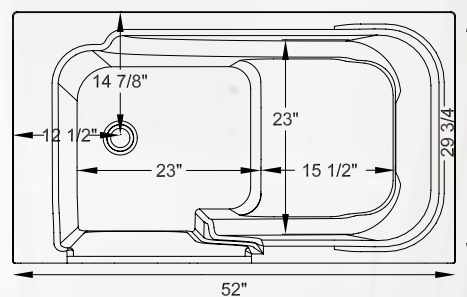

SS5230

Model: SS5230

Gelcoat Safety Tub®

Size: 52" long x 30" wide x 42" high*

Operating Capacity: 60 gallons

Colors

White and Biscuit

Included

Notes

- Also available as soaking tub

Other Options

- Minute Drain™ fast water removal system
- In-line heater for jet and dual systems
- Chromatherapy - multicolored bath lights
- Aromatherapy - fragrance system
- Neck pillow (included with dual massage)
- Premium faucet with personal shower
- Decorative grab bar with handshower glide
- Anti-scalding valve
- Left hand or right hand door
- Extension Kit to fit 60" opening
- Tile or Flat Wall Surround System

EXTRA DEEP AND INNOVATIVE *gelcoat walk-in tub*

Front View

Top View