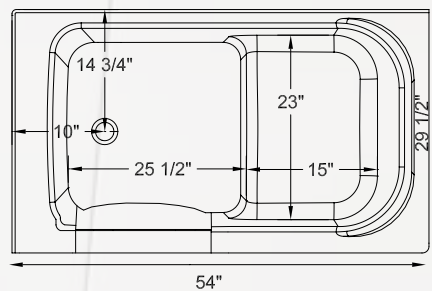

SS5430

Model: SS5430

Gelcoat Safety Tub®

Size: 54" long x 30" wide x 38" high*

Operating Capacity: 65 gallons

PRACTICAL AND MID-SIZED *gelcoat walk-in tub*

Colors

White and Biscuit

Front View

Top View