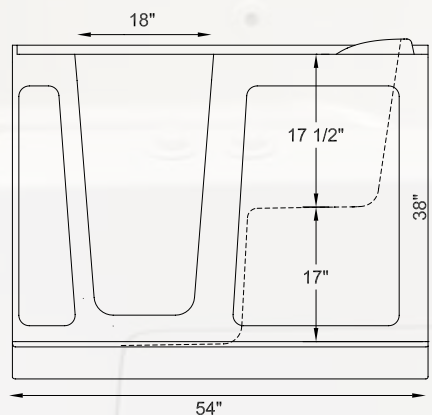

SS5430

Model: SS5430

Gelcoat Safety Tub®

Size: 54" long x 30" wide x 38" high*

Operating Capacity: 65 gallons

PRACTICAL AND MID-SIZED *gelcoat walk-in tub*

Colors

White and Biscuit

Front View

Top View